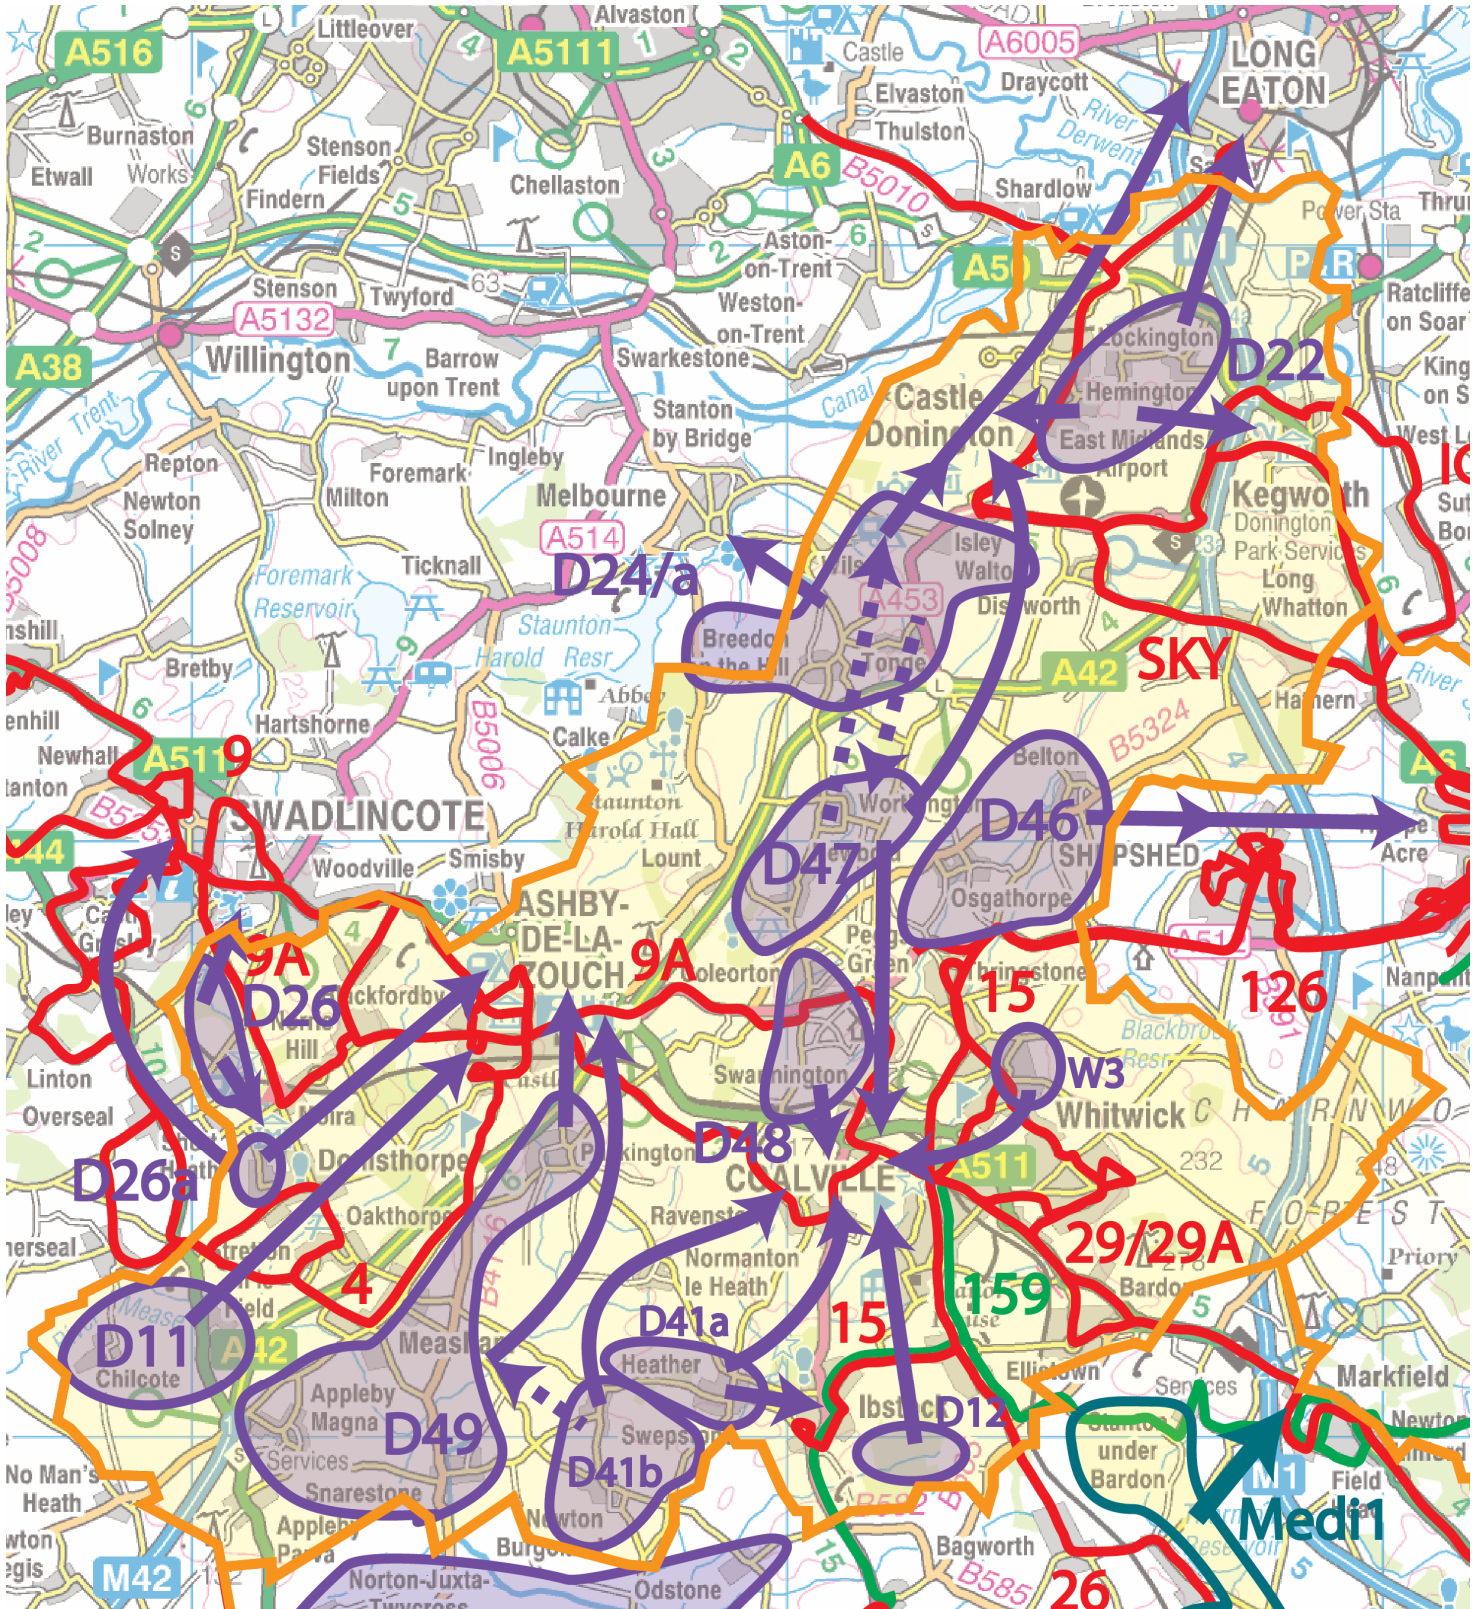

North West Leicestershire District – Consultation Map

Key

- Commercial bus services
- Supported bus services
- Contracted Demand Responsive Transport services
- Community Transport services

Consultation Draft

Replacement Demand Responsive Transport (DRT) Service Information (see Appendix B for explanation of DRT operation)

DRT no.	Area	Service to:	Days	Service Level
D22 (revised)	Hemington, Lockington, Castle Donington (The Baroon)	To be reviewed	To be reviewed	To be reviewed
D24a	Wilson, Tonge & Isley Walton Tonge & Isley Walton	Castle Donington & Long Eaton Worthington & Coalville	M, W Th, F	Mid-morning out, lunchtime return Mid-morning out, lunchtime return
D41b	Sweepstone & Newton Burgoland	Coalville	Tu, Th	Mid-morning out, lunchtime return
D46	Griffydham, Osgathorpe & Belton	Measham and on to Ashby	M, W, F	Mid-morning out, lunchtime return
		Loughborough	Sa	Mid-morning out, lunchtime return and late morning out, early afternoon return
		Loughborough Loughborough	M, Tu, Th, F W	Mid-morning out, lunchtime return Mid-morning out, lunchtime return
D47	Worthington & Newbold	Coalville	M, Th, F	Mid-morning out, lunchtime return
		Castle Donington	M	Mid-morning out, lunchtime return
D48	Outwoods, Coleorton, Coleorton Moor & Sinope	Coalville	T, W, Th, F	Mid-morning out, lunchtime return and late morning out, early afternoon return
		Coalville	M, Sa	Mid-morning out, lunchtime return
D49	Snarestone, Appleby Magna, Packington & Measham (Browning Drive & Byron Crescent)	Ashby de la Zouch	T, W, Th, Sa	Mid-morning out, lunchtime return and late morning out, early afternoon return
		Ashby de la Zouch	M, F	Mid-morning out, lunchtime return
W3	East Whitwick to Coalville	To be reviewed	To be reviewed	To be reviewed